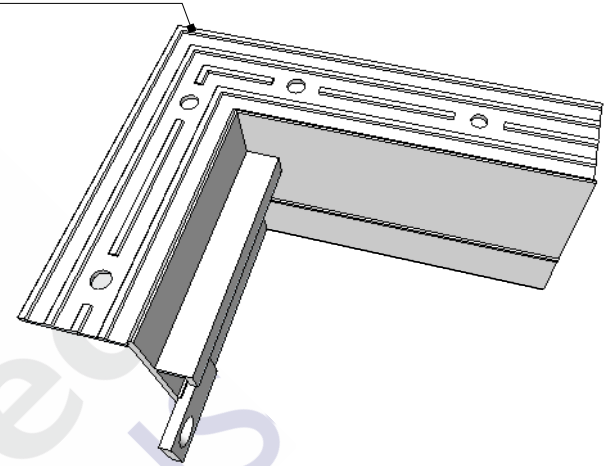

Optional return corners  
in custom sizes

Extrusions in 8 foot and  
16 foot lengths seamlessly butt together  
to create lengths as needed.

Flap - purchased separately in white,  
bronze, silver, black, and custom colors.  
It can also be painted to match the ceiling.