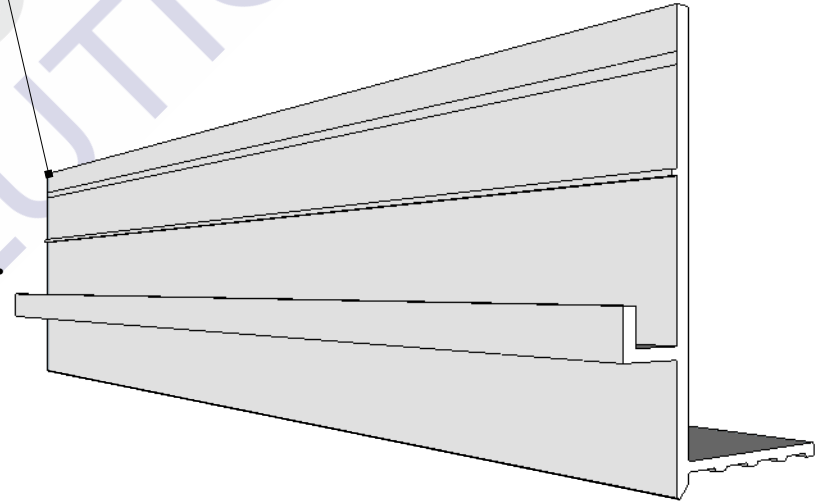

Optional return corners  
in custom sizes

Extrusions in 8 foot and  
16 foot lengths seamlessly butt together  
to create lengths as needed.

Flap - purchased separately in white,  
bronze, silver, black, and custom colors.  
It can also be painted to match the ceiling.