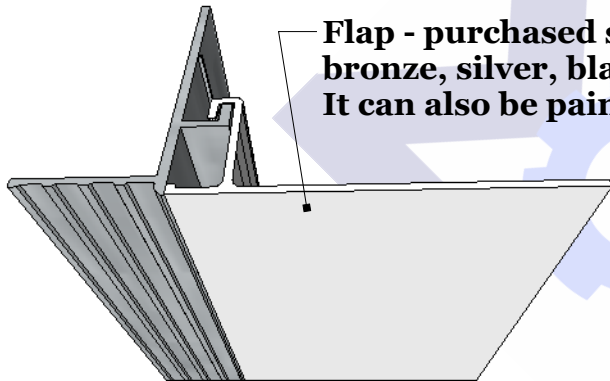

Optional return corners  
in custom sizes

Extrusions in 8 foot and  
16 foot lengths seamlessly butt together  
to create lengths as needed.

Flap - purchased separately in white,  
bronze, silver, black, and custom colors.  
It can also be painted to match the ceiling.